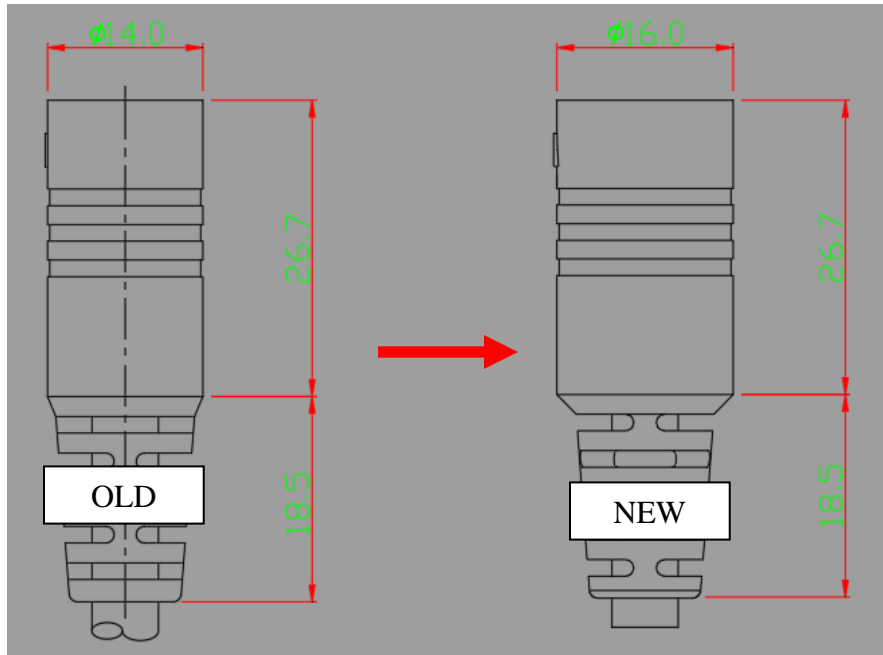

STRAIGHT MOLD CHANGES (units =mm)